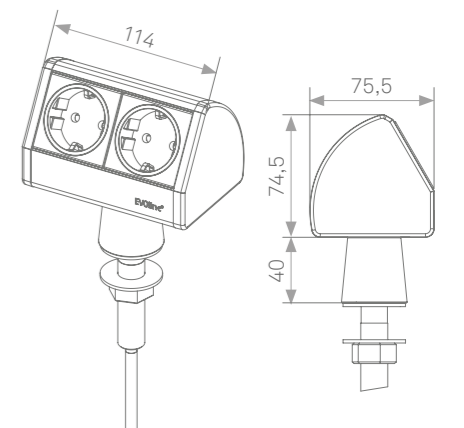

EVoline[®] T-Dock

EVoline® T-Dock

At home in the kitchen.

The EVoline T-Dock is raised above the work surface by its solid stainless steel pillar. This gives clutter free space and creates a safe distance between power supply and potentially wet surfaces in the kitchen.

The power supply cable is routed through the stainless steel pillar which is also a high quality anti-theft device since it is firmly screwed beneath the surface.

EVOLine®

Schulte Elektrotechnik GmbH & Co. KG